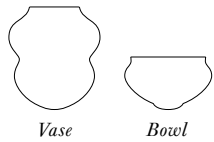

Pot

VARIANT	DIAMETER	HEIGHT	RAW · CASE PACK
Pot	12 cm / 4.7 in	13 cm / 5.1 in	● ● 15 set
	14 cm / 5.5 in	16 cm / 6.3 in	● ● 10 set
	16 cm / 6.3 in	18 cm / 7.1 in	● ● 8 set
	18 cm / 7.1 in	20 cm / 7.9 in	● ● 5 set
	21 cm / 8.3 in	23 cm / 9 in	● ● 3 set
	25 cm / 9.8 in	28 cm / 11 in	● ● 2 set

Pot

VARIANT	DIAMETER	HEIGHT	RAW · CASE PACK
Pot	14 cm / 5.5 in	13 cm / 5.2 in	● ● 6 set
	16 cm / 6.3 in	15 cm / 6 in	● ● 6 set
	18 cm / 7.1 in	17 cm / 6.7 in	● ● 4 set
	21 cm / 8.3 in	20 cm / 7.9 in	● ● 4 set
	25 cm / 9.8 in	24 cm / 9.4 in	● ● 2 set

Pot

VARIANT	WIDTH	HEIGHT	RAW · CASE PACK
<i>Pot</i>	21 cm / 8.3 in	21 cm / 8.3 in	● ● 4 set
	25 cm / 9.8 in	25 cm / 9.8 in	● ● 4 set
	30 cm / 11.8 in	30 cm / 11.8 in	● ● 2 set

RAW ● Rosa ● Grey

W21, W25, W30 Grey and W21 Rosa

VARIANT	DIAMETER	HEIGHT	RAW · CASE PACK
<i>Vase</i>	13 cm / 5.1 in	25 cm / 9.8 in	● 2 set
	20 cm / 7.9 in	40 cm / 15.7 in	● 1 set
<i>Bowl</i>	25 cm / 9.8 in	12 cm / 4.7 in	● 2 set
	35 cm / 13.8 in	21 cm / 8.3 in	● 1 set