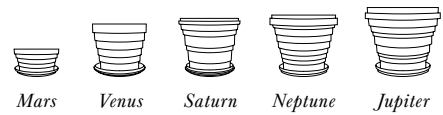

Pot

VARIANT	DIAMETER	HEIGHT	RAW · CASE PACK
Pot	16 cm / 6.3 in	16 cm / 6.3 in	● ● 7 set
	18 cm / 7.1 in	18 cm / 7.1 in	● ● 5 set
	21 cm / 8.3 in	21 cm / 8.3 in	● ● 4 set
	25 cm / 9.8 in	24 cm / 9.4 in	● ● 3 set
	30 cm / 11.8 in	28 cm / 11 in	● ● 2 set
	35 cm / 13.8 in	30 cm / 11.8 in	● ● 2 set

VARIANT	DIAMETER	HEIGHT	RAW · CASE PACK
<i>Mars</i>	12 cm / 4.7 in	6,5 cm / 2.6 in	● ● 12 set
<i>Venus</i>	14 cm / 5.5 in	12 cm / 4.7 in	● ● 12 set
<i>Saturn</i>	16 cm / 6.3 in	15 cm / 5.9 in	● ● 6 set
<i>Neptune</i>	21 cm / 8.3 in	18 cm / 7.1 in	● ● 4 set
<i>Jupiter</i>	25 cm / 9.8 in	22 cm / 8.7 in	● ● 4 set