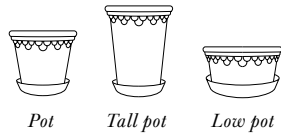

Pot / Pedestal

VARIANT	DIAMETER	HEIGHT	RAW · CASE PACK
<i>Small</i>	26 cm / 10.2 in	23 cm / 9 in	● ● 2 set
<i>Medium</i>	39 cm / 15.3 in	28 cm / 11 in	● ● 1 set
<i>Large</i>	38 cm / 15 in	34 cm / 13.3 in	● ● 1 set

Pot

Tall pot

Low pot

VARIANT	DIAMETER	HEIGHT	RAW · CASE PACK	GLAZED · CASE PACK
<i>Pot</i>	10 cm / 3.9 in	9 cm / 3.5 in	● ● 21 set	● ● ● ○ 6 set
	12 cm / 4.7 in	11 cm / 4.3 in	● ● 17 set	● ● ● ○ 6 set
	14 cm / 5.5 in	12 cm / 4.7 in	● ● 12 set	● ● ● ○ 6 set
	16 cm / 6.3 in	14 cm / 5.5 in	● ● 9 set	● ● ● ○ 6 set
	18 cm / 7.1 in	16 cm / 6.3 in	● ● 7 set	● ● ● ○ 4 set
	21 cm / 8.3 in	18 cm / 7.1 in	● ● 4 set	● ● ● ○ 4 set
	25 cm / 9.8 in	21 cm / 8.2 in	● ● 4 set	● ● ● ○ 2 set
	30 cm / 11.8 in	25 cm / 9.8 in	● ● 2 set	—
	35 cm / 13.8 in	27 cm / 10.6 in	● ● 2 set	—
<i>Tall pot</i>	10 cm / 3.9 in	14 cm / 5.5 in	● ● 12 set	—
	14 cm / 5.5 in	19 cm / 7.5 in	● ● 7 set	—
	18 cm / 7.1 in	24 cm / 9.4 in	● ● 4 set	—
<i>Low pot</i>	21 cm / 8.3 in	10 cm / 3.9 in	● ● 6 set	—
	25 cm / 9.8 in	12 cm / 4.7 in	● ● 6 set	—
	30 cm / 11.8 in	14 cm / 5.5 in	● ● 3 set	—