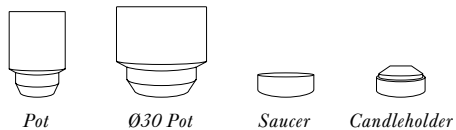

3-Pack

DIAMETER	HEIGHT	RAW · CASE PACK
10 cm / 3.9 in	9 cm / 3.5 in	● ● 6 boxes

● Rosa ● Grey

H O F F

The stackable Hoff Series by graphic designer Anne Hoff invites to engaging in playful combinations of contrasts and colours. The series was founded on the interplay of raw terracotta and luscious glazes and comprises pots, saucers, and versatile candle holders – all made to be mixed, matched, stacked, and piled into irresistible combinations.

VARIANT	DIAMETER	HEIGHT	RAW · CASE PACK	GLAZED · CASE PACK
<i>Pot</i>	8 cm / 3.1 in	10 cm / 3.9 in	● ● 16 pcs	–
	12 cm / 4.7 in*	15 cm / 5.9 in*	● ● 12 pcs	–
	14 cm / 5.5 in	17 cm / 6.7 in	● ● 8 pcs	● ● ● ● 8 pcs
	16 cm / 6.3 in*	20 cm / 7.9 in*	● ● 8 pcs	–
	18 cm / 7.1 in	22 cm / 8.7 in	● ● 8 pcs	● ● ● ● 8 pcs
	21 cm / 8.3 in	25 cm / 9.8 in	● ● 4 pcs	● ● ● ● 4 pcs
	25 cm / 9.8 in	30 cm / 11.8 in	● ● 4 pcs	–
<i>Ø30 Pot</i>	30 cm / 11.8 in	25 cm / 9.8 in	● ● 2 pcs	–
<i>Saucers</i>	8 cm / 3.1 in	3 cm / 1.2 in	● ● 8 pcs	● ● ● ● 8 pcs
	12 cm / 4.7 in*	4 cm / 1.6 in*	● ● 6 pcs	● ● ● ● 6 pcs
	14 cm / 5.5 in	4,5 cm / 1.7 in	● ● 4 pcs	● ● ● ● 4 pcs
	16 cm / 6.3 in*	5 cm / 2 in*	● ● 4 pcs	● ● ● ● 4 pcs
	18 cm / 7.1 in	6 cm / 2.4 in	● ● 4 pcs	● ● ● ● 4 pcs
	21 cm / 8.3 in	7 cm / 2.8 in	● ● 2 pcs	● ● ● ● 2 pcs
	25 cm / 9.8 in	8 cm / 3.1 in	● ● 2 pcs	● ● ● ● 2 pcs
	30 cm / 11.8 in	9 cm / 3.5 in	● ● 1 pcs	● ● ● ● 1 pcs
	<i>Candleholder</i>	9 cm / 3.5 in	5.5 cm / 2.2 in	● ● 8 set