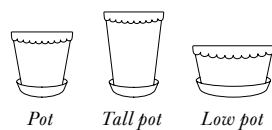

VARIANT	DIAMETER	HEIGHT	RAW · CASE PACK	GLAZED · CASE PACK
<i>Pot</i>	12 cm / 4.7 in	12 cm / 4.7 in	● ● 15 set	● ● 6 set
	14 cm / 5.5 in	15 cm / 5.9 in	● ● 10 set	● ● 6 set
	16 cm / 6.3 in	17 cm / 6.7 in	● ● 9 set	● ● 4 set
	18 cm / 7.1 in	21 cm / 8.3 in	● ● 6 set	● ● 4 set

VARIANT	DIAMETER	HEIGHT	RAW · CASE PACK
<i>Pot</i>	8.5 cm / 3.3 in	8 cm / 3.1 in	● ● 24 set
	10 cm / 3.9 in	9 cm / 3.5 in	● ● 21 set
	12 cm / 4.7 in	11 cm / 4.3 in	● ● 16 set
	14 cm / 5.5 in	13 cm / 5.1 in	● ● 14 set
	16 cm / 6.3 in	15 cm / 5.9 in	● ● 9 set
	18 cm / 7.1 in	17 cm / 6.7 in	● ● 7 set
	21 cm / 8.3 in	19 cm / 7.5 in	● ● 6 set
	25 cm / 9.8 in	22 cm / 8.7 in	● ● 4 set
	30 cm / 11.8 in	23 cm / 9 in	● ● 2 set
<i>Tall pot</i>	14 cm / 5.5 in	18 cm / 7.1 in	● ● 9 set
<i>Low pot</i>	21 cm / 8.3 in	10 cm / 3.9 in	● ● 7 set