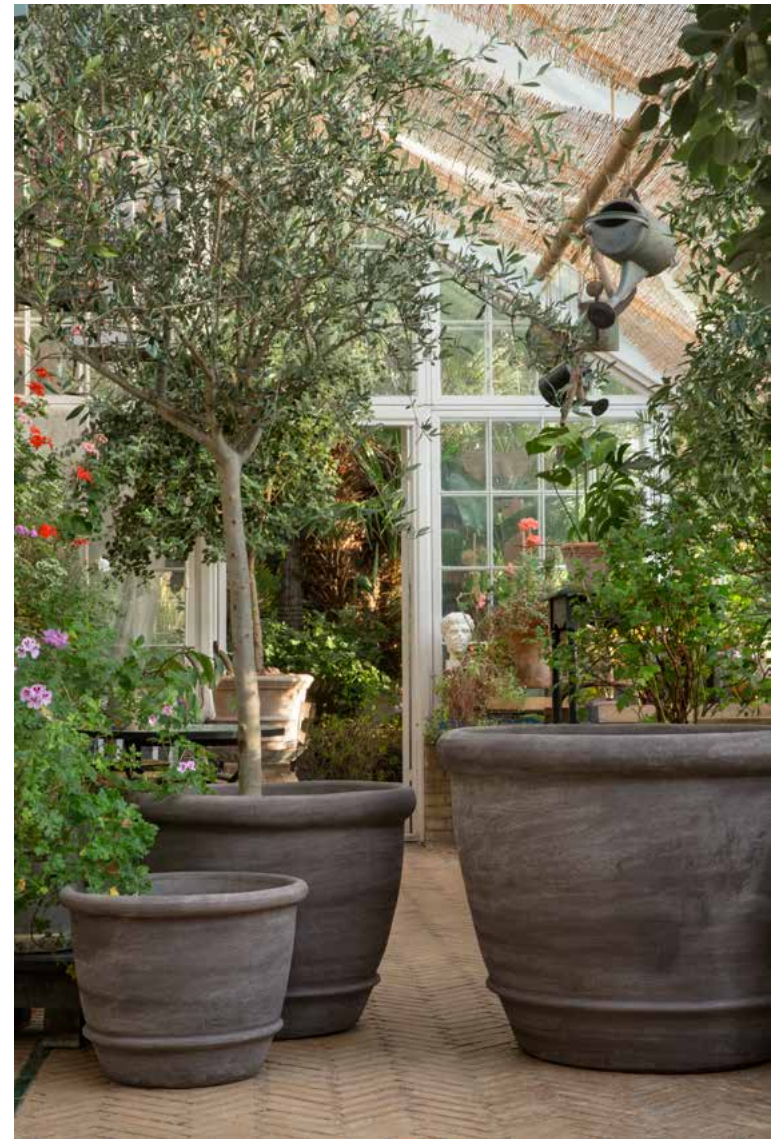

RAW ● Grey

OLIVIA

*H90, H70 Grey with
Erbe Bowl, Ø40 and Ø50 Grey*

CAMPANA

The Italian word for bell – Campana – perfectly describes the shape of the majestic outdoor pot. The Campana series has the largest planters produced by Bergs Potter for 'al fresco' use.

The plant pot has a clean yet full-bodied appearance
- and the rounded edges give Campana a soft look.

Pot

VARIANT	DIAMETER	HEIGHT	RAW · CASE PACK
<i>Pot</i>	60 cm / 23.6 in	45 cm / 17.7 in	● ● 1 pcs
	80 cm / 31.5 in	63 cm / 24.8 in	● ● 1 pcs
	105 cm / 41.3 in	80 cm / 31.5 in	● ● 1 pcs

RAW ● *Rosa* ● *Grey*

Ø105 Rosa

Ø80, Ø60, Ø105 Rosa

Ø60, Ø80, Ø105 Grey

PICCOLINA

The curved Piccolina is brought to life on the pottery wheel. The short pot - with beautiful ornamentation of vertical lines rigorously carved out by a steady hand. A true masterpiece that upholds centuries of traditional artisanship.

Pot

VARIANTS	DIAMETER	HEIGHT	RAW · CASE PACK
<i>Pot</i>	30 cm / 11.8 in	28 cm / 11 in	● ● 1 pc
	35 cm / 13.8 in	31 cm / 12.2 in	● ● 1 pc
	40 cm / 15.7 in	36 cm / 14.2 in	● ● 1 pc

RAW ● *Rosa* ● *Grey*

Ø30, Ø35 and Ø40 Rosa