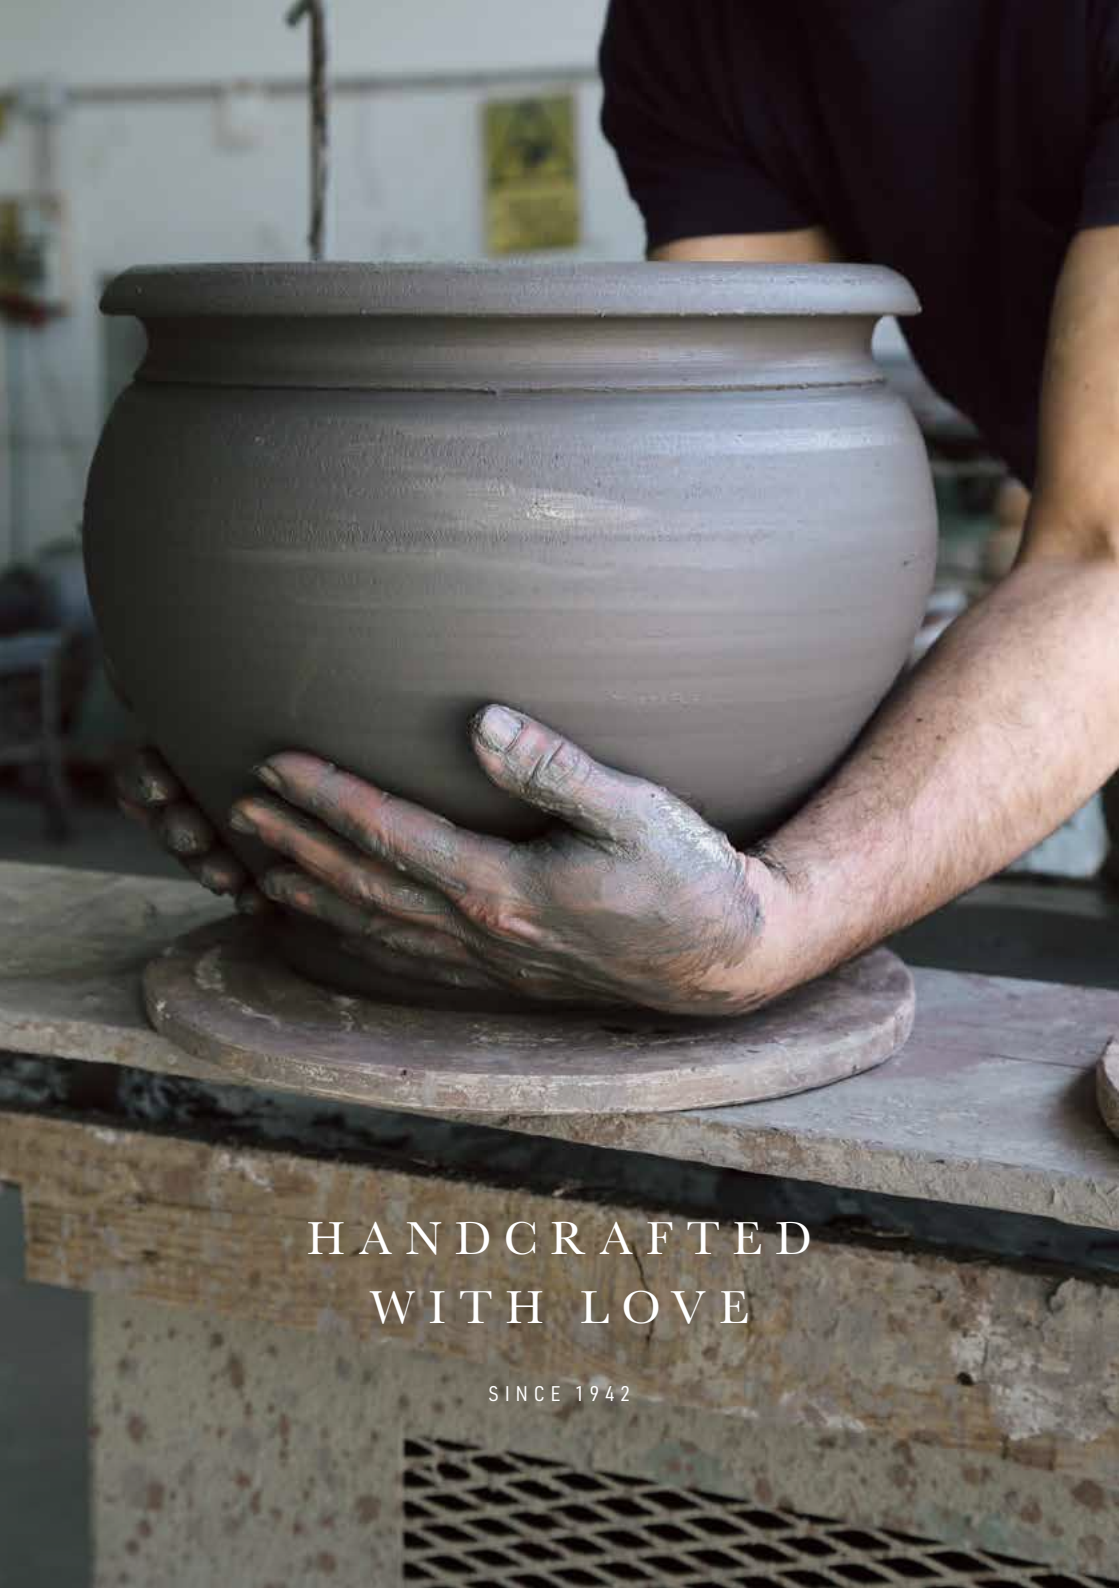

HANDCRAFTED
WITH LOVE

SINCE 1942

PLEASE DIRECT
ALL ORDERS AND
INQUIRIES TO

info@bergspotter.com

BERGSPOTTER.COM

bergspotter · *bergspotter* · *bergspotter*

BERGS®
POTTER