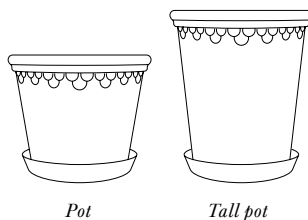

Pot

VARIANT	DIAMETER	HEIGHT	RAW · CASE PACK
Pot	16 cm / 6.3 in	12 cm / 4.7 in	● ● 2 set
	18 cm / 7.1 in	14 cm / 5.5 in	● ● 2 set
	21 cm / 8.3 in	16 cm / 6.3 in	● ● 2 set
	25 cm / 9.8 in	20 cm / 7.9 in	● ● 2 set
	30 cm / 11.8 in	23 cm / 9.1 in	● ● 2 set
	35 cm / 13.8 in	26 cm / 10.3 in	● ● 2 set
	40 cm / 15.7 in	30 cm / 11.8 in	● ● 2 set

VARIANT	DIAMETER	HEIGHT	GLAZED · CASE PACK
<i>Cachepot</i>	11 cm / 4.3 in	12 cm / 4.7 in	● 9 pcs
	13 cm / 5.1 in	14 cm / 5.5 in	● 9 pcs
	15 cm / 5.9 in	15 cm / 5.9 in	● 6 pcs
	17 cm / 6.7 in	18 cm / 7.1 in	● 6 pcs
	19 cm / 7.5 in	20 cm / 7.9 in	● 4 pcs
<i>Vase</i>	12 cm / 4.7 in	24 cm / 9.4 in	● 9 pcs

GLAZED ● *Emerald Green*

Vase, H24 Emerald Green

ROMEO

Cachepot, Ø15, Ø17, Ø11 Emerald Green

Vase, H24 Emerald Green

Page 168 ————— 209

L A R G E P O T S

LARGE KØBENHAVNER

Pot

Tall pot

VARIANT	DIAMETER	HEIGHT	RAW · CASE PACK
Pot	50 cm / 19.7 in	39 cm / 15.4 in	● ● 1 pcs
	70 cm / 27.6 in	53 cm / 20.9 in	● ● 1 pcs
Tall pot	60 cm / 23.6 in	68 cm / 26.8 in	● ● 1 pcs

RAW ● Rosa ● Grey